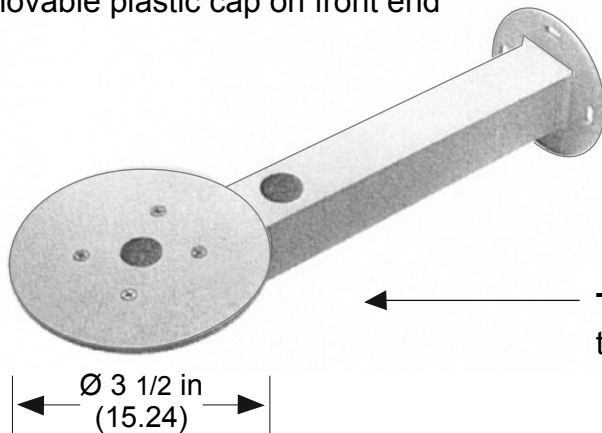

GOES 1535 ELLIPSOIDAL SPOTLIGHT MOUNTING OPTIONS

TSGOES-HDWM

Heavy Duty Wall Mount

- Wall Mounting
- Supports up to 75 lbs (34 kgs)
- For use with medium and heavy-duty pan-tilts or enclosures
- Cable feed through hole
- Removable plastic cap on front end

TSGOES-PMA

Pole Mount Option

TSGOES-HDWM Wall Mount is also required to mount TSGOES1535 to pole.

••• MUST BE USED WITH GOES HDWM •••

MEASUREMENTS

NOTE: Value in parentheses are centimeters, all others are inches.