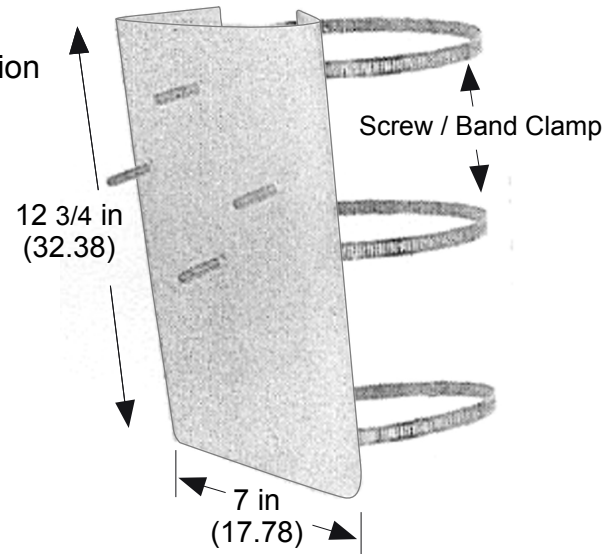

GOES 1535 ELLIPSOIDAL SPOTLIGHT MOUNTING OPTIONS

TSGOES-HDWM

Heavy Duty Wall Mount

- Wall Mounting
- Supports up to 75 lbs (34 kgs)
- For use with medium and heavy-duty pan-tilts or enclosures
- Cable feed through hole
- Removable plastic cap on front end

TSGOES-PMA

Pole Mount Option

TSGOES-HDWM Wall Mount is also required to mount TSGOES1535 to pole.

••• MUST BE USED WITH GOES HDWM •••

MEASUREMENTS

NOTE: Value in parentheses are centimeters, all others are inches.